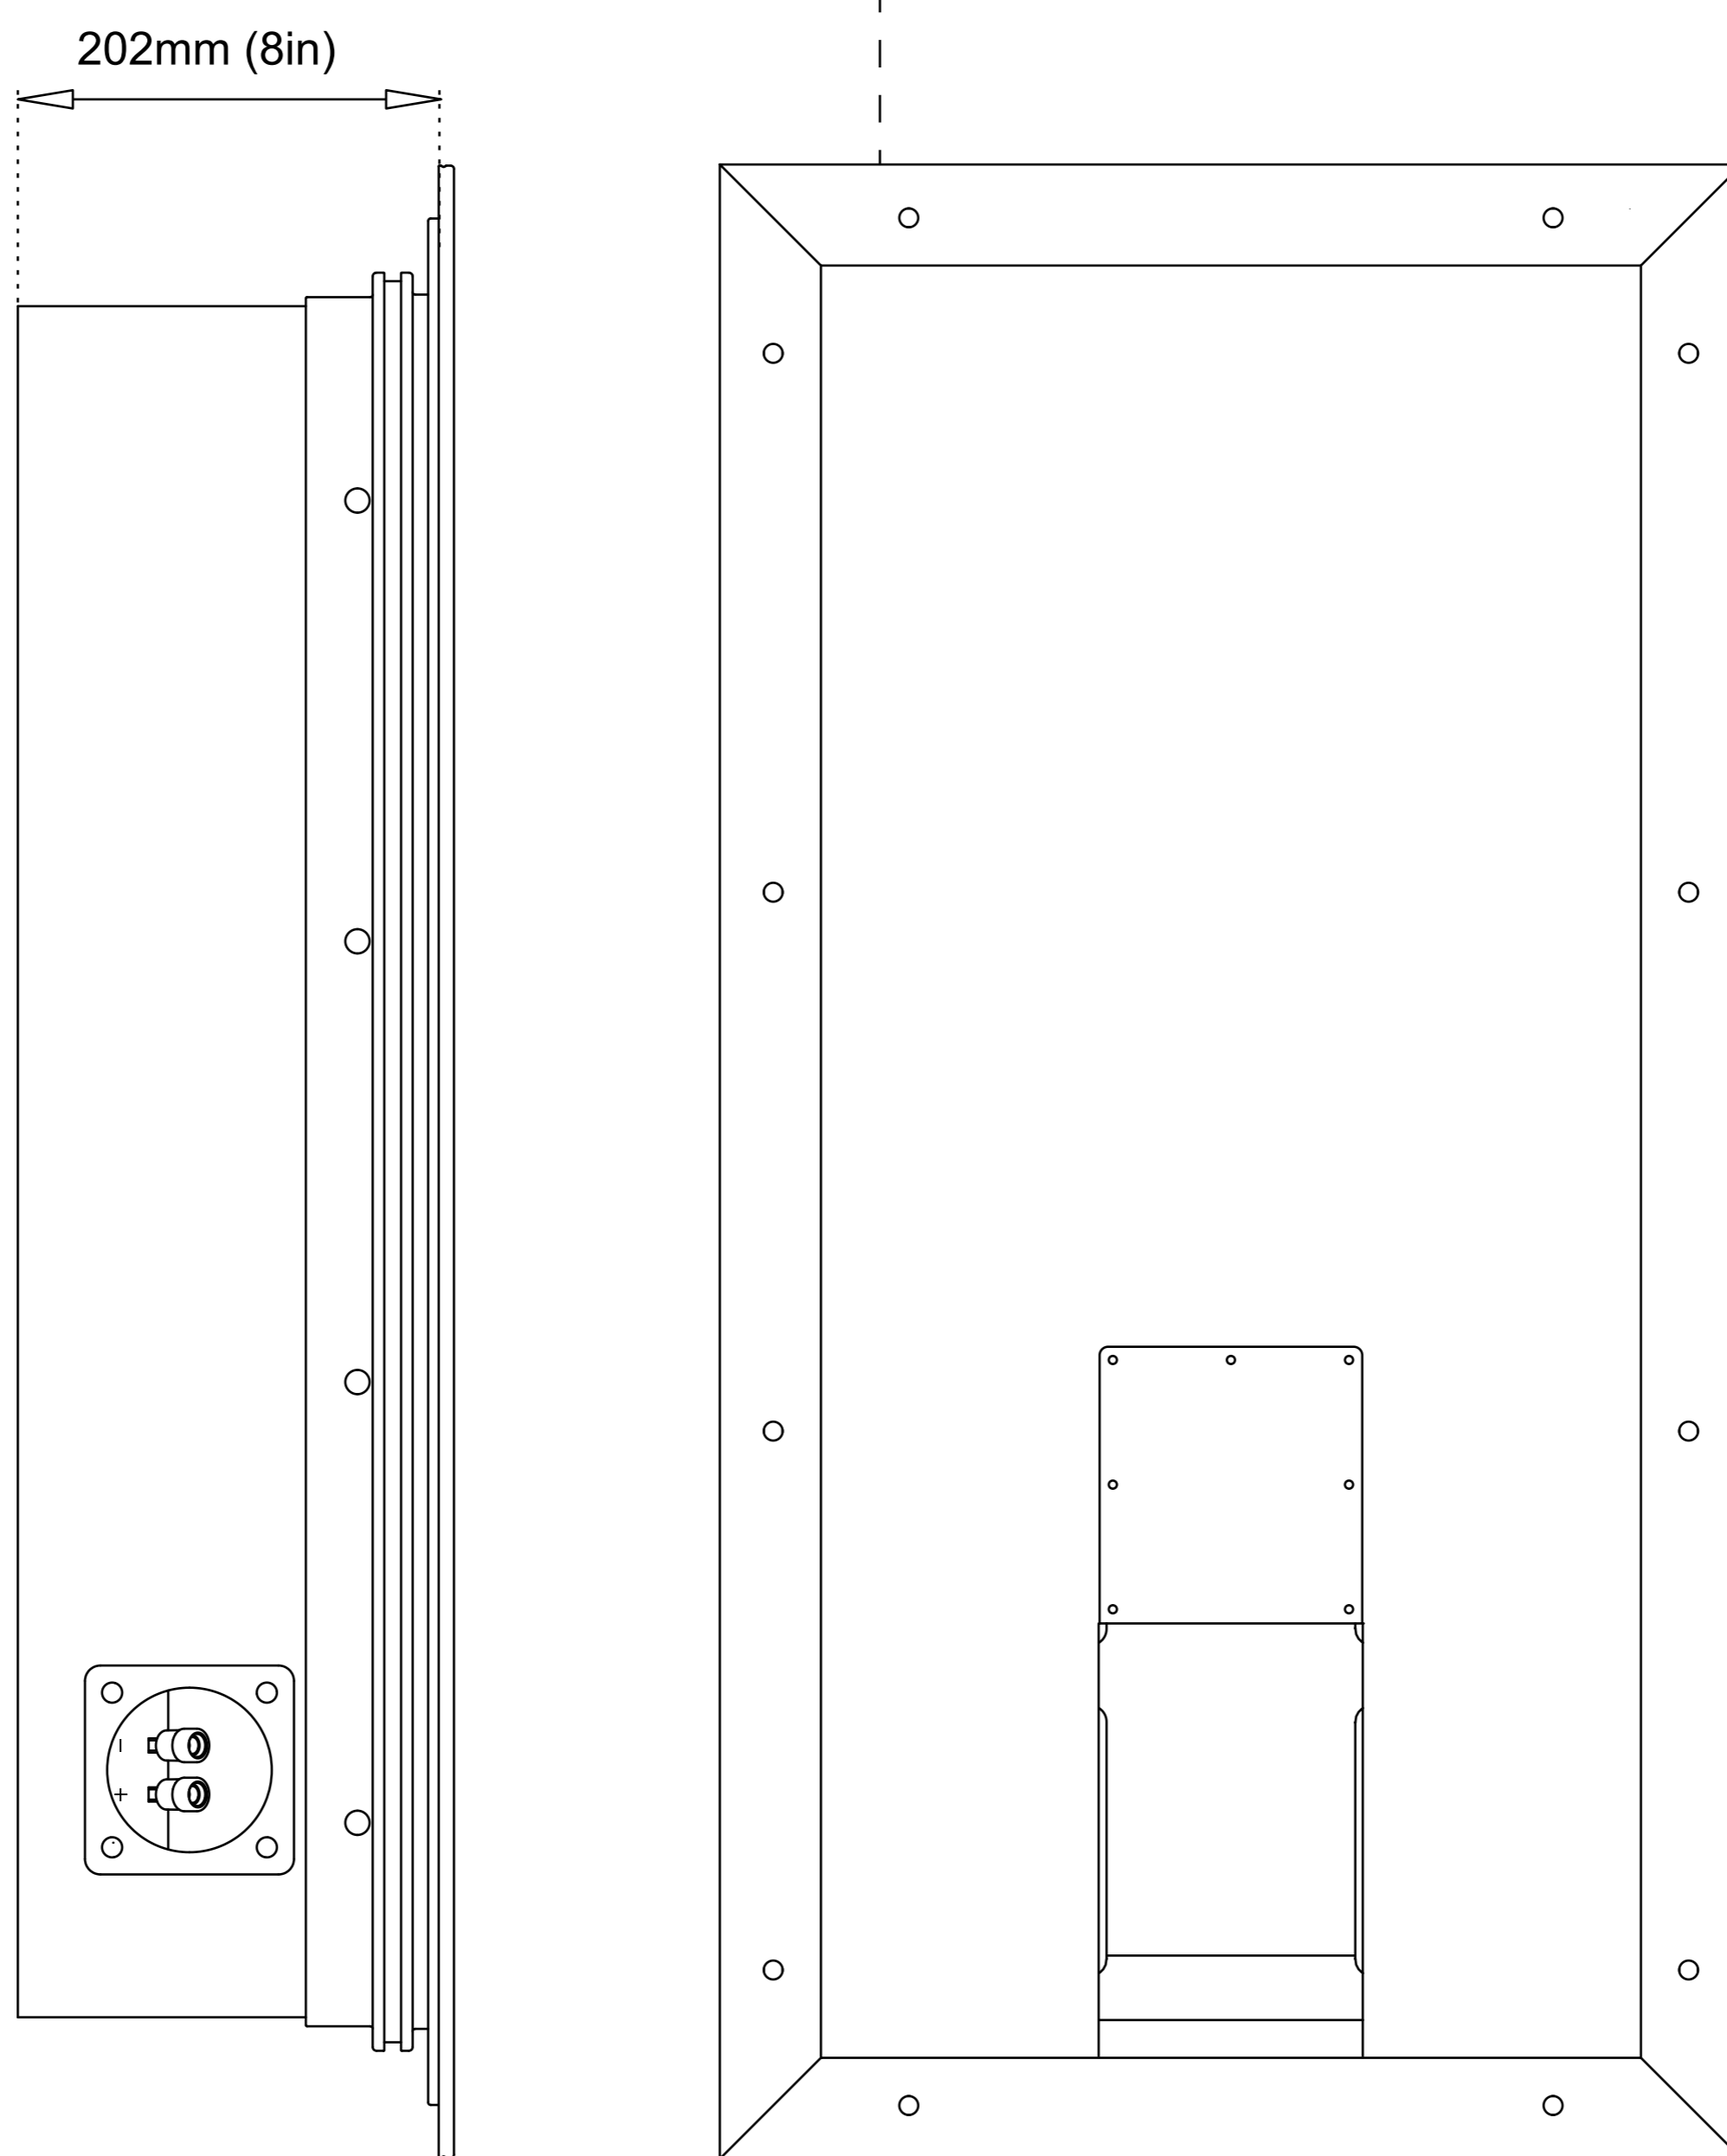

Sonus faber

ARENA S15

CAUTION

Position the template where you have chosen to mount the speaker and trace along the outside edge. Make your cuts along this line. Observe all warnings in the speaker and this manual

1027mm (40.4in)

512mm (20.2in)