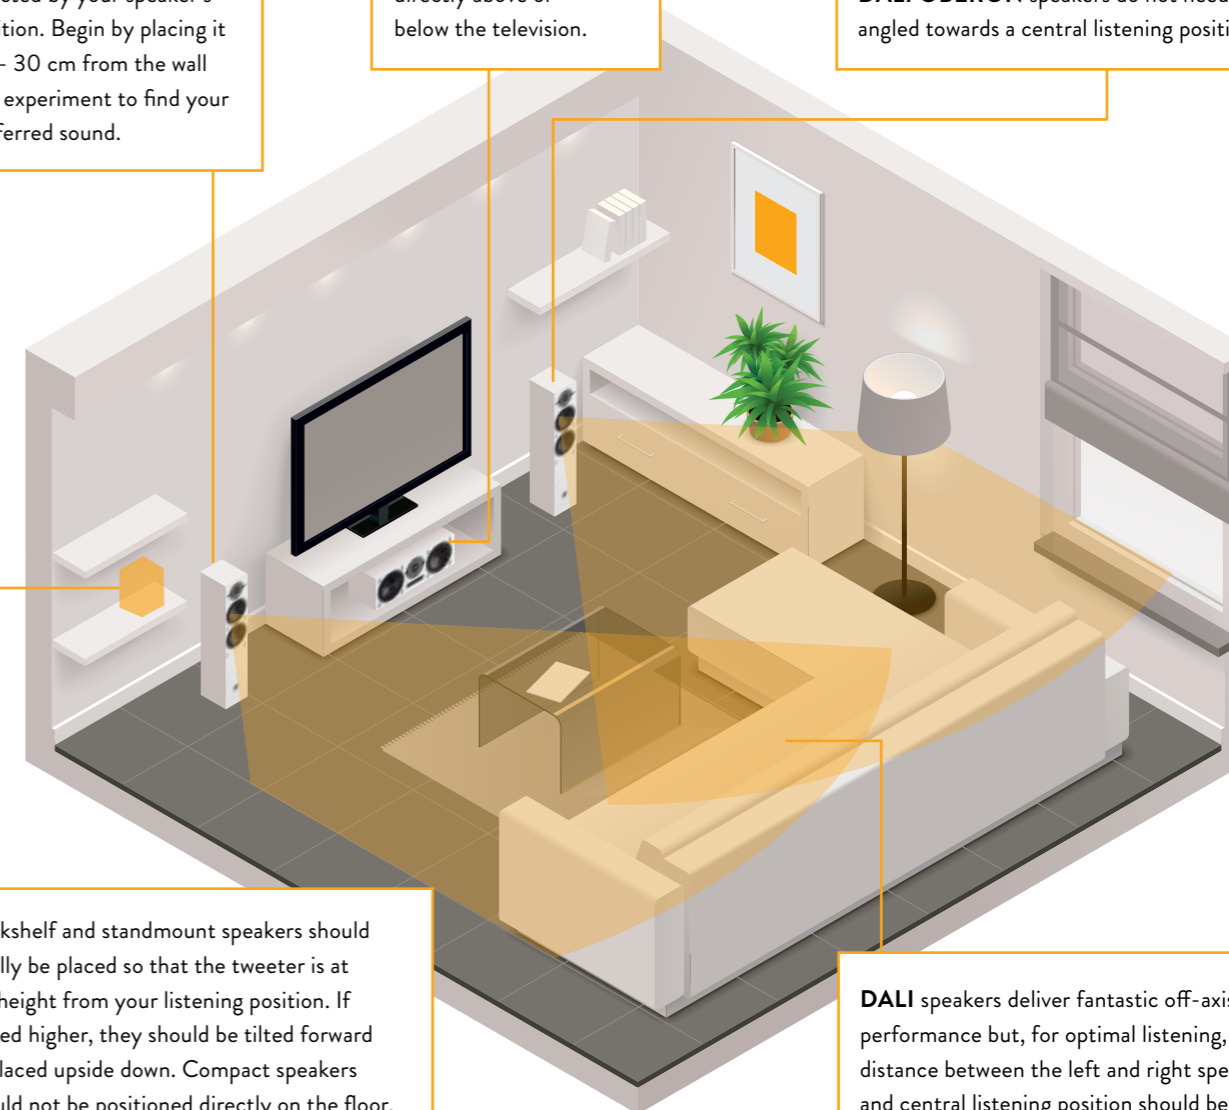

PLACING YOUR SPEAKERS

DALI loudspeakers are capable of exceptional performance, with a wide dispersion making placement much easier than with rival speakers. Here are some tips for getting the best out of them.

Bass performance will be affected by your speaker's position. Begin by placing it 20 - 30 cm from the wall and experiment to find your preferred sound.

Place the centre speaker directly above or below the television.

Thanks to their excellent off-axis response, DALI OBERON speakers do not need to be angled towards a central listening position.

Bookshelf and standmount speakers should ideally be placed so that the tweeter is at ear height from your listening position. If placed higher, they should be tilted forward or placed upside down. Compact speakers should not be positioned directly on the floor.

DALI speakers deliver fantastic off-axis performance but, for optimal listening, the distance between the left and right speakers and central listening position should be equal.

DALI OBERON VOKAL

The centrepiece for any OBERON surround sound system, the DALI OBERON VOKAL has been designed to integrate perfectly with any of the other speakers in the series.

With a 29mm ultra-lightweight soft dome tweeter and two 5¼-inch wood fibre SMC-based woofers, the OBERON VOKAL centre speaker is designed to sit directly above or below your screen to deliver a precise, clear and detailed movie or concert soundtrack.

woofers: Two 5¼-inch wood fibre SMC
tweeter: 29mm soft dome
size: 441 x 295 x 161mm

DALI OBERON sets a new benchmark for affordable audiophile speakers