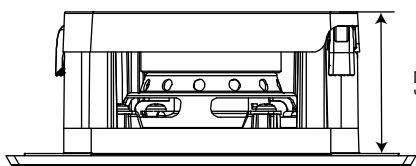

346 mm (13 5/16")

Ω MONITOR AUDIO

Super Slim In-Wall

101 mm (4")

50 mm (1 15/16")

Tri-Grip x 6
= 5Kgf/cm; 4.34 lbf/inch; 0.5 NM