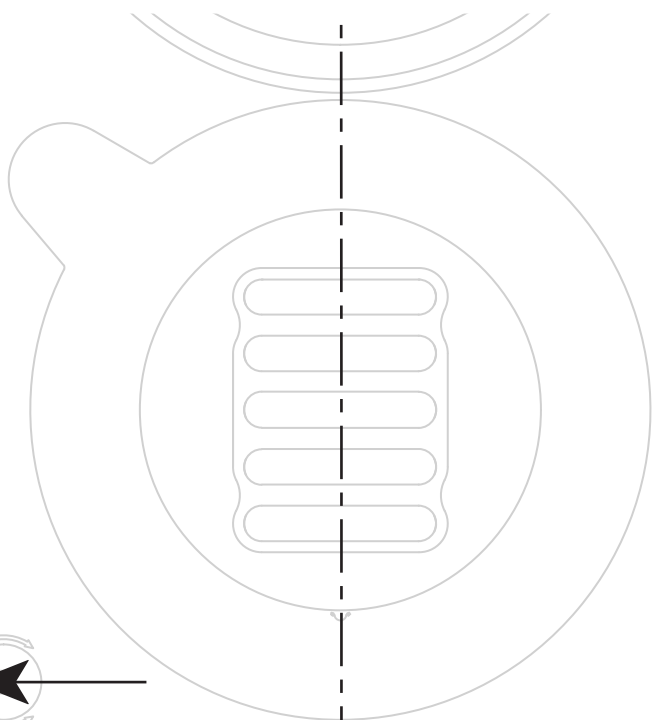

346 mm (13 5/16")

Ω MONITOR AUDIO

Super Slim In-Wall

101 mm (4")

50 mm (1 15/16")

Tri-Grip x 6
= 5Kgf/cm; 4.34 lbf/inch; 0.5 NM